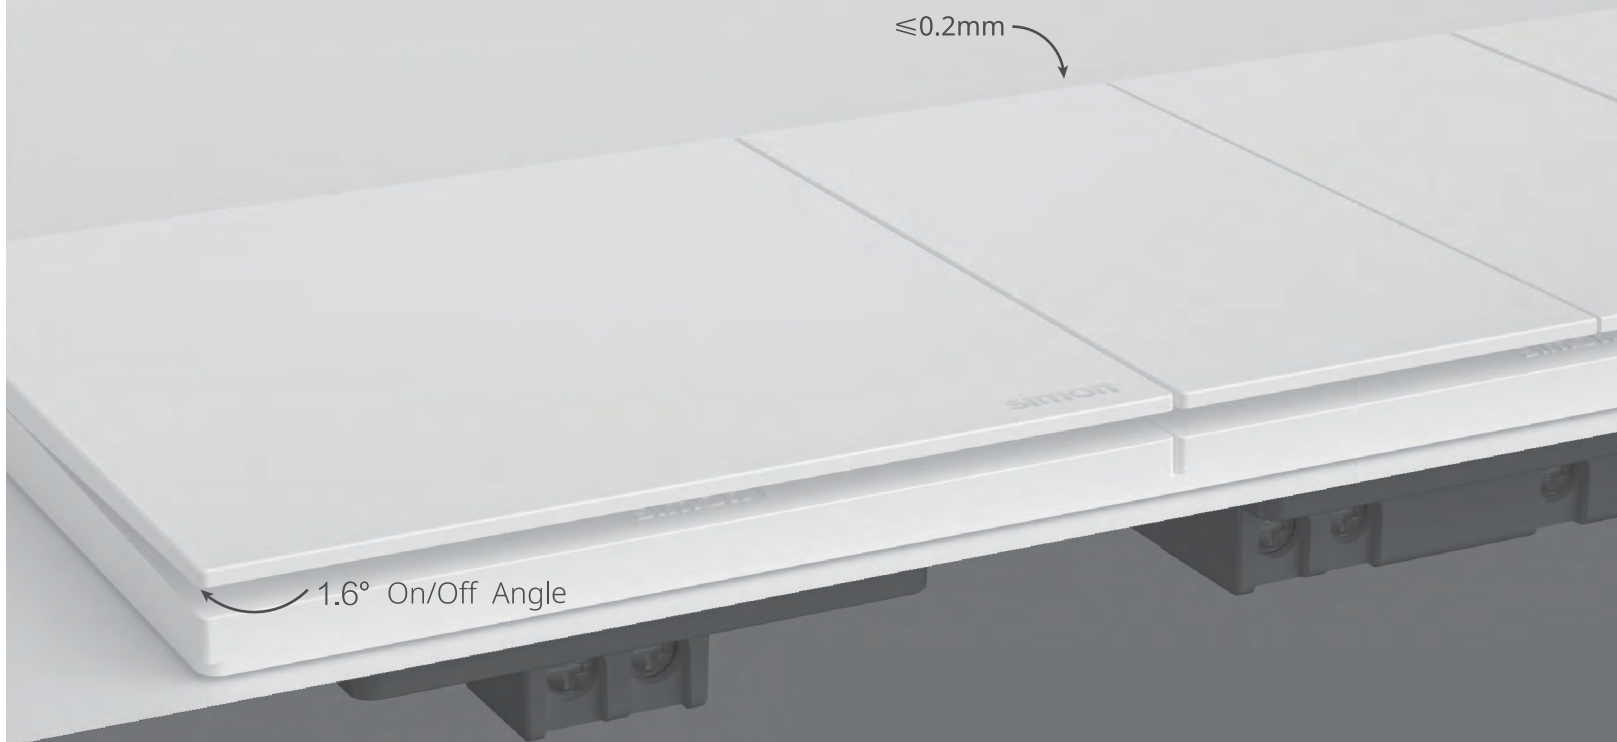

## Award Winning Design

reddot winner 2023

Simon's over 100 years of never ending breakthroughs, have led to the creation of M7 – an ultra-thin, full flat and perfect square masterpiece.

The Simon M7 Switch is an innovative and aesthetically pleasing addition to the realm of electrical switches, and its recognition with a prestigious Red Dot Design Award is a testament to its excellence in design.

## Full Flat Appearance

When switch is off, the rocker is parallel to the base plate, achieving **0° angle**. Switches flush surface that blends harmoniously with any interior décor, boasting an uninterrupted visual appeal